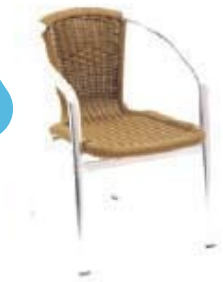

£44.00
each

MADRID

NON-WOOD TEAK STACKING ARM CHAIR

Bright Aluminium construction with Teak colour Non-Wood slats. 5 year guarantee colour-fast..
Part No. 1005-0516

VERONA

STACKING SIDE CHAIR

Compact cafe-style chair, very durable. Plastic style wicker is colour fast and weather resistant.

Part No. 1003-0601 Black
Part No. 1003-0516 Honey

£39.00
each

£36.00
each

MADRID

STACKING ARM CHAIR

A Classic wicker design. Lightweight and durable with flat arm detail for added comfort. Plastic style wicker is colour fast and weather resistant.